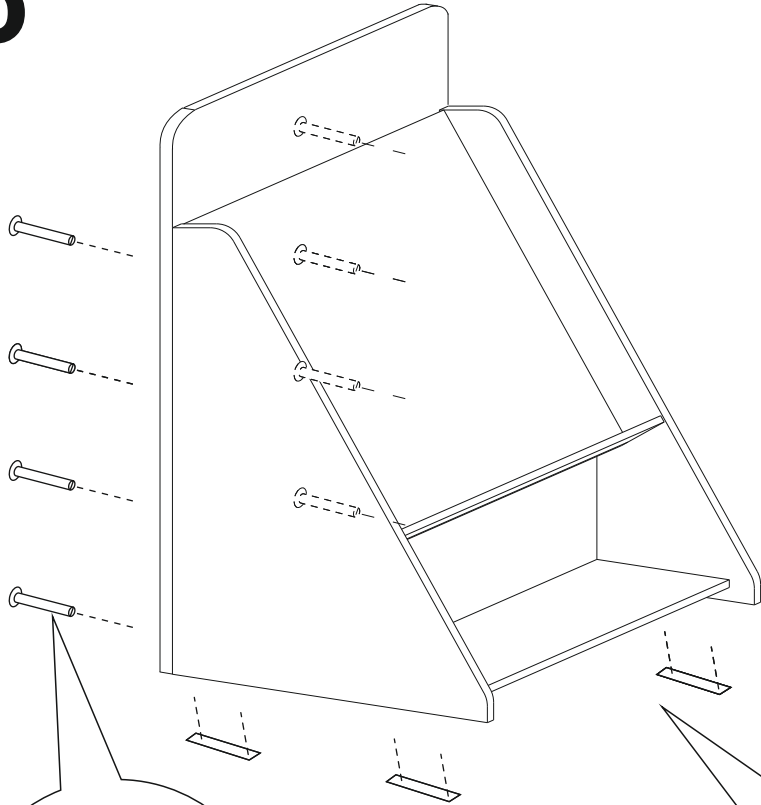

PROXSON

правила хорошего сна

1

2

3

4

5

6

Φ1 1x
Φ7 1x
x8

This callout shows a detailed view of a screw and a washer. The screw has a diameter of Φ7 and a length of 1x. The washer has a diameter of Φ1. The quantity is 8.

Φ6
Φ5 6x
12x

This callout shows a detailed view of a foot. The foot has a diameter of Φ6 and a length of 6x. The quantity is 12.